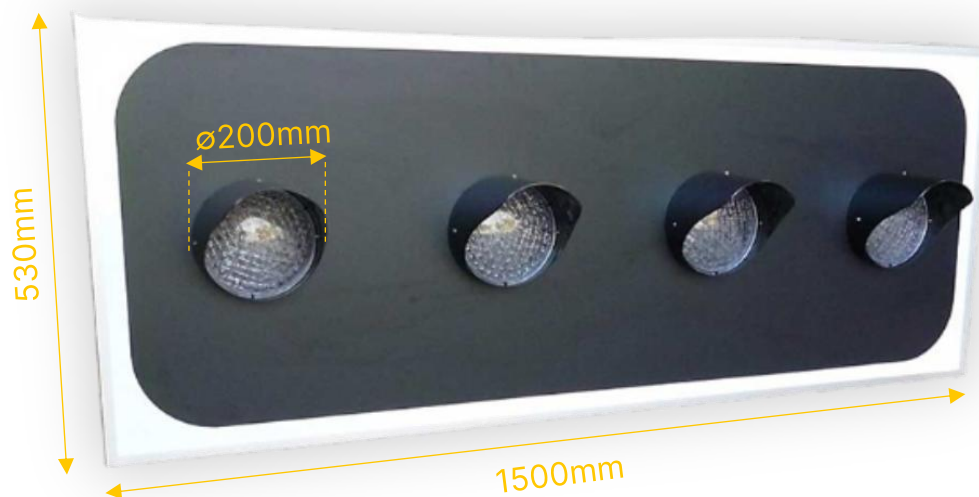

THE BENEFITS :

- Manufactured in our workshop
- Custom-made : dimensions, number of lights, color...
- Visibility : high-intensity LEDs + contrasting black background

Technical specifications

| | |
|--------------------------------|--|
| DIMENSIONS & WEIGHT | <ul style="list-style-type: none"> • Length : 1500 mm • Height : 530 mm • Thickness : 22 mm • LED light diameter : 200 mm • Other dimensions on request |
| MATERIALS | <ul style="list-style-type: none"> • Aluminum frame • Black front panel + 50 mm white trim • Aluminum or polycarbonate visor |
| POWER | <ul style="list-style-type: none"> • 24V or 230V |
| LIGHT SOURCE | <ul style="list-style-type: none"> • 4 LED lights D200 mm : 2 red + 2 green • D300 mm light available |
| FIXATION | <ul style="list-style-type: none"> • 2 or 3 back rails |

DIMENSIONS :

FIXATION :