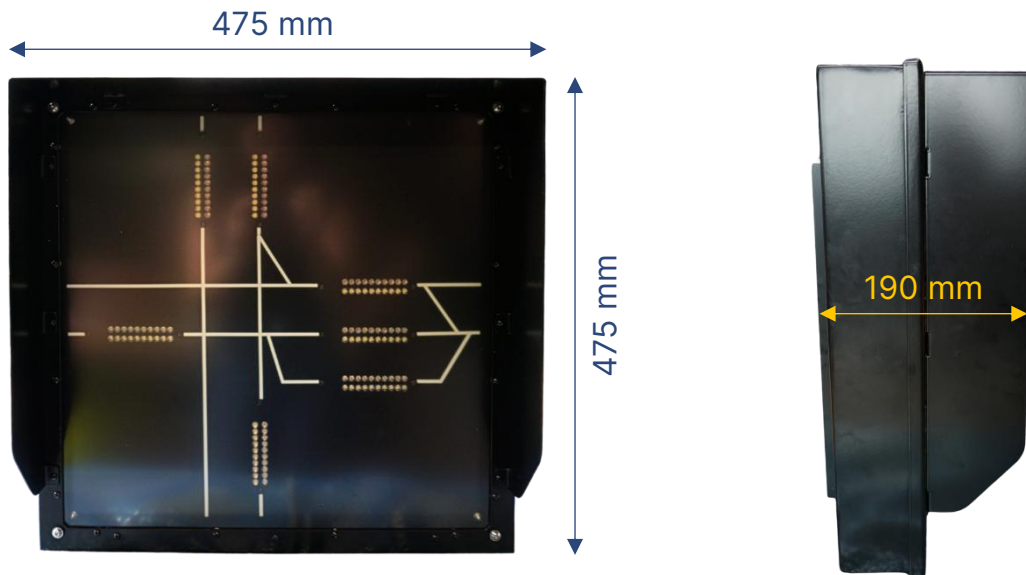

THE BENEFITS :

- Custom-made in our workshop
- Durable : aluminum housing and visor
- Easy to install : 2 or 4 rear rails

Technical specifications

DIMENSIONS & WEIGHT	<ul style="list-style-type: none"> • Height : 475mm • Width : 475mm • Depth : 190mm including 100mm for the visor • Front thickness : 3mm
MATERIALS	<ul style="list-style-type: none"> • Aluminum housing and visor • Translucent polycarbonate lense • Custom décor • Screw closure
POWER	<ul style="list-style-type: none"> • 24V DC – Common ground • 3m cable – 19G0 – 75mm2
LIGHT SOURCE	<ul style="list-style-type: none"> • 7 LED positions • Each position : 10 orange LEDs and 10 white LEDs
FIXATION	<ul style="list-style-type: none"> • 2 or 4 rear rails
PROTECTION RATING	<ul style="list-style-type: none"> • IP55 • IK09

DIMENSIONS:

FIXATION: