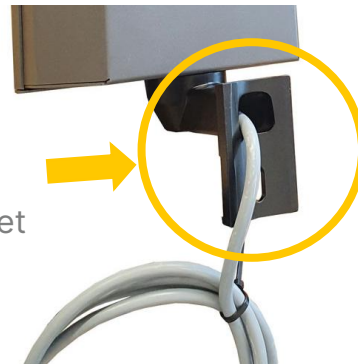

D200 mm

Symbols and colors of your choice

Cable exits through the lower bracket

### THE BENEFITS :

- Symbol of your choice
- LED color on request
- Removable visor and adjustable brackets

### Technical specifications

<b>DIMENSIONS &amp; WEIGHT</b>	<ul style="list-style-type: none"> <li>• Height with brackets : 440mm</li> <li>• Diameter : 200mm</li> <li>• Mounting center distance : 395mm</li> </ul>
<b>MATERIALS</b>	<ul style="list-style-type: none"> <li>• Aluminum housing and visor (polycarbonate option available)</li> <li>• Translucent lense</li> </ul>
<b>POWER</b>	<ul style="list-style-type: none"> <li>• 24V or 230V</li> </ul>
<b>LIGHT SOURCE</b>	<ul style="list-style-type: none"> <li>• High-intensity LEDs</li> <li>• Color of your choice : orange, green, red, purple, blue or white</li> <li>• Steady mode</li> </ul>
<b>FIXATION</b>	<ul style="list-style-type: none"> <li>• Mounting with 2 orientable and adjustable brackets</li> <li>• Front opening with 4 screws</li> <li>• Cable exits through the lower bracket</li> </ul>
<b>PROTECTION RATING</b>	<ul style="list-style-type: none"> <li>• IP55 – IK08</li> </ul>