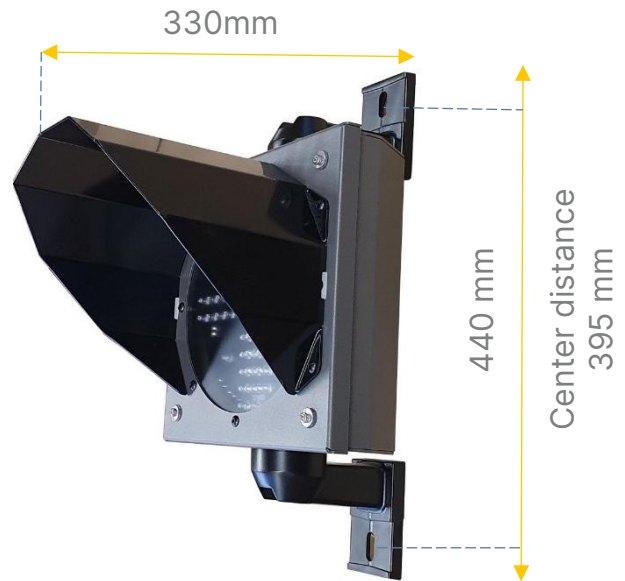

D200 mm

Symbols and colors of your choice

Cable exits through the lower bracket

### THE BENEFITS :

- Symbol of your choice
- LED color on request
- Removable visor and adjustable brackets

### Technical specifications

<b>DIMENSIONS &amp; WEIGHT</b>	<ul style="list-style-type: none"> <li>• Height with brackets : 440mm</li> <li>• Diameter : 200mm</li> <li>• Mounting center distance : 395mm</li> </ul>
<b>MATERIALS</b>	<ul style="list-style-type: none"> <li>• Aluminum housing and visor (polycarbonate option available)</li> <li>• Translucent lense</li> </ul>
<b>POWER</b>	<ul style="list-style-type: none"> <li>• 24V or 230V</li> </ul>
<b>LIGHT SOURCE</b>	<ul style="list-style-type: none"> <li>• High-intensity LEDs</li> <li>• Color of your choice : orange, green, red, purple, blue or white</li> <li>• Steady mode</li> </ul>
<b>FIXATION</b>	<ul style="list-style-type: none"> <li>• Mounting with 2 orientable and adjustable brackets</li> <li>• Front opening with 4 screws</li> <li>• Cable exits through the lower bracket</li> </ul>
<b>PROTECTION RATING</b>	<ul style="list-style-type: none"> <li>• IP55 – IK08</li> </ul>