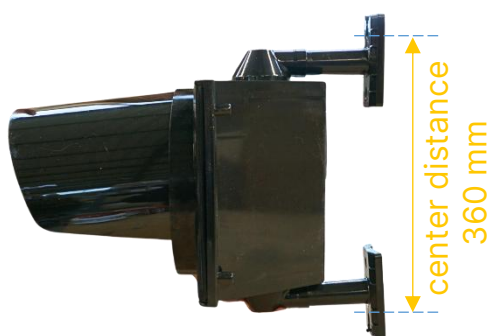

DIMENSIONS :

FIXATION :

POWER :

230V

12/24V