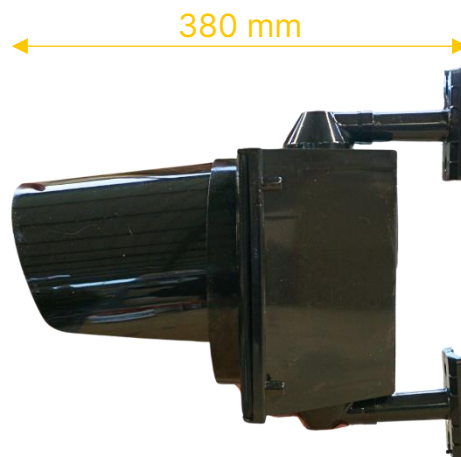

### THE BENEFITS :

- Manufactured in our workshop
- Removable visor and adjustable support legs
- LED symbol and colors on request

### Technical specifications

<b>DIMENSIONS &amp; WEIGHT</b>	<ul style="list-style-type: none"> <li>• Length : 250mm</li> <li>• Height : 254mm</li> <li>• Thickness : 380mm</li> <li>• Diameter : 200mm (available in D300mm)</li> </ul>
<b>MATERIALS</b>	<ul style="list-style-type: none"> <li>• Black polycarbonate housing and visor</li> <li>• Translucent lens</li> </ul>
<b>POWER</b>	<ul style="list-style-type: none"> <li>• 12V, 24V or 230V</li> <li>• Cable exit from the lower bracket</li> </ul>
<b>LIGHT SOURCE</b>	<ul style="list-style-type: none"> <li>• High-intensity white LEDs</li> <li>• LED colors available : orange, red, green, blue, purple or white</li> <li>• Fixed or flashing mode</li> </ul>
<b>FIXATION</b>	<ul style="list-style-type: none"> <li>• Fixed with two adjustable and orientable brackets</li> <li>• Front opening with 4 screws</li> <li>• Inner center distance : 251mm – Outer center distance : 360mm</li> </ul>
<b>PROTECTION RATING</b>	<ul style="list-style-type: none"> <li>• IP55</li> <li>• IK08</li> </ul>

### DIMENSIONS :