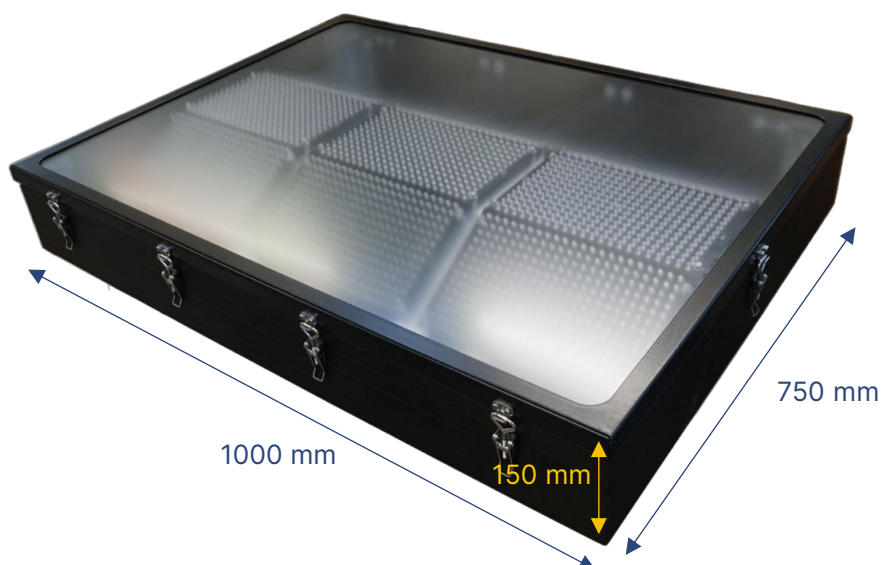

THE BENEFITS :

- Range : 2000mm during daylight hours
- Wide angle : 3 brightness settings
- Front door : LEDs accessible for maintenance
- Custom manufacturing : other sizes/colors available

Technical specifications

DIMENSIONS & WEIGHT	<ul style="list-style-type: none"> • Width : 750mm • Height : 1000mm • Thickness : 150mm • Weight : 15-20 kg
MATERIALS	<ul style="list-style-type: none"> • Aluminum housing • Translucent polycarbonate door with a blurring effect
POWER	<ul style="list-style-type: none"> • 24V DC
LIGHT SOURCE	<ul style="list-style-type: none"> • 2800 LEDs • Two green LED circuits at the top and bottom • One white LED circuit in the center
FIXATION	<ul style="list-style-type: none"> • 3 mounting rails at the rear • Door opening with hinges and latches
PROTECTION RATING	<ul style="list-style-type: none"> • IP65

DIMENSIONS :

FIXATION :

LIGHT SOURCE :

Choosing the number of LED circuits :
1, 2 or 3 simultaneously

Door at the front of the housing

Accessible LEDs for maintenance