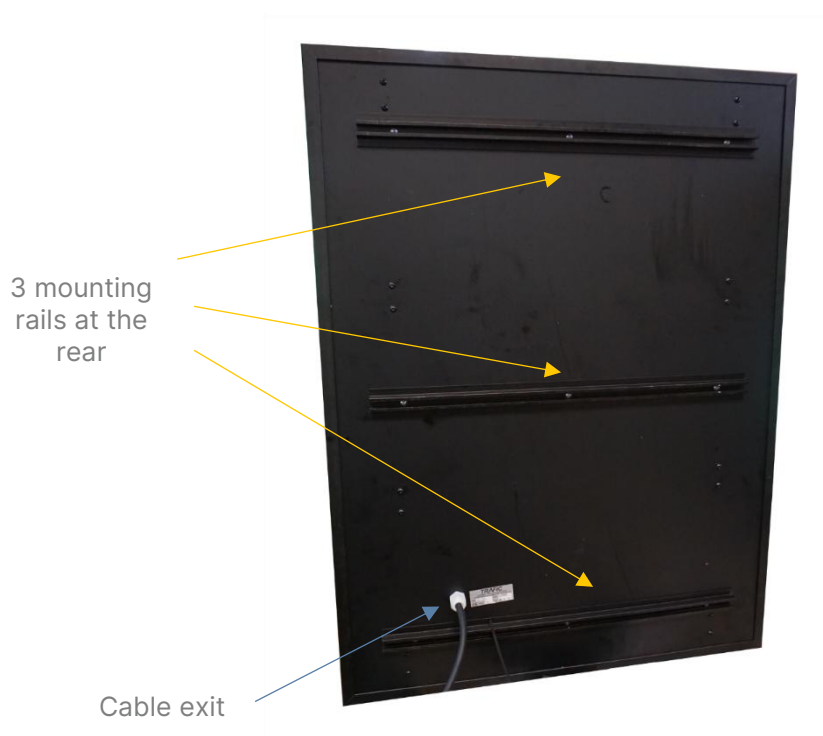

THE BENEFITS :

- Range : 2000mm during daylight hours
- Wide angle : 3 brightness settings
- Front door : LEDs accessible for maintenance
- Custom manufacturing : other sizes/colors available

Technical specifications

DIMENSIONS & WEIGHT	<ul style="list-style-type: none"> • Width : 750mm • Height : 1000mm • Thickness : 150mm • Weight : 15-20 kg
MATERIALS	<ul style="list-style-type: none"> • Aluminum housing • Translucent polycarbonate door with a blurring effect
POWER	<ul style="list-style-type: none"> • 24V DC
LIGHT SOURCE	<ul style="list-style-type: none"> • 2800 LEDs • Two green LED circuits at the top and bottom • One white LED circuit in the center
FIXATION	<ul style="list-style-type: none"> • 3 mounting rails at the rear • Door opening with hinges and latches
PROTECTION RATING	<ul style="list-style-type: none"> • IP65

DIMENSIONS :

FIXATION :

LIGHT SOURCE :

Choosing the number of LED circuits :
1, 2 or 3 simultaneously

Door at the front of the housing

Accessible LEDs for maintenance