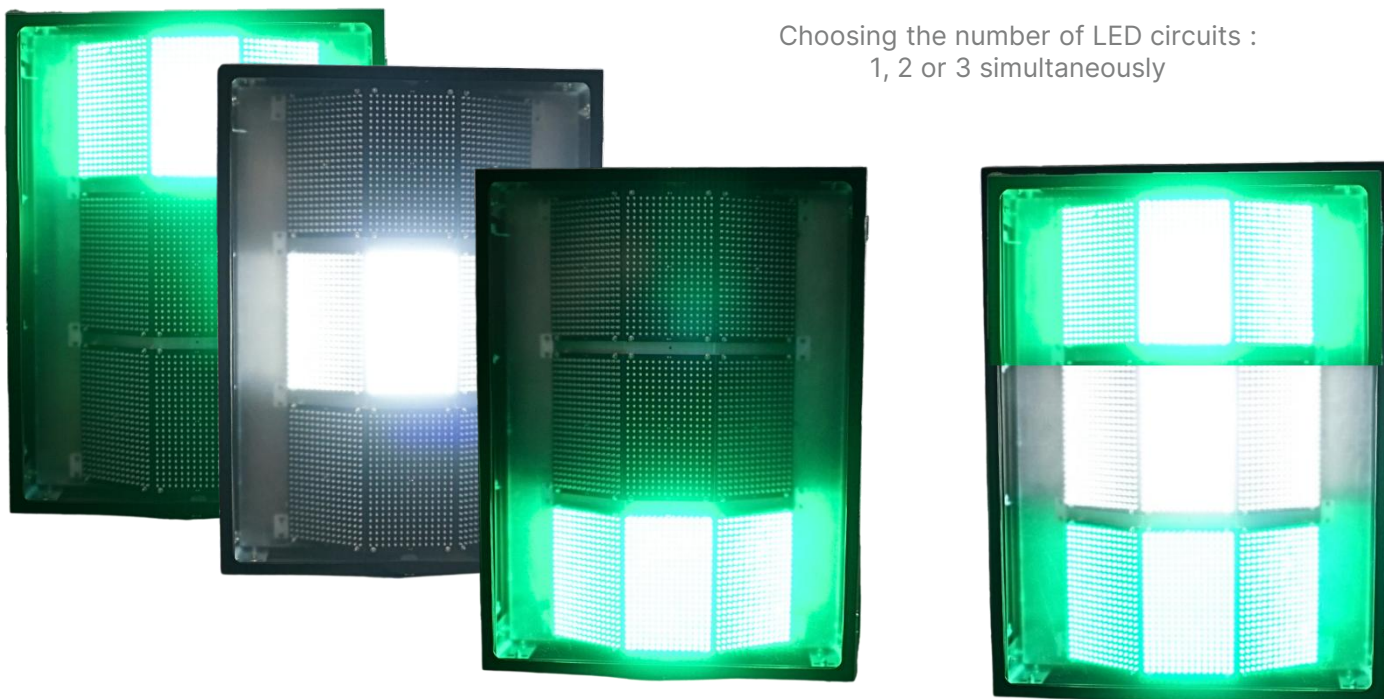

THE BENEFITS :

- Range : 2000mm during daylight hours
- Wide angle : 3 brightness settings
- Front door : LEDs accessible for maintenance
- Custom manufacturing : other sizes/colors available

Technical specifications

DIMENSIONS & WEIGHT	<ul style="list-style-type: none"> • Width : 750mm • Height : 1000mm • Thickness : 150mm • Weight : 15-20 kg
MATERIALS	<ul style="list-style-type: none"> • Aluminum housing • Translucent polycarbonate door with a blurring effect
POWER	<ul style="list-style-type: none"> • 24V DC
LIGHT SOURCE	<ul style="list-style-type: none"> • 2800 LEDs • Two green LED circuits at the top and bottom • One white LED circuit in the center
FIXATION	<ul style="list-style-type: none"> • 3 mounting rails at the rear • Door opening with hinges and latches
PROTECTION RATING	<ul style="list-style-type: none"> • IP65

DIMENSIONS :

FIXATION :

LIGHT SOURCE :

Choosing the number of LED circuits :
1, 2 or 3 simultaneously

Door at the front of the housing

Accessible LEDs for maintenance